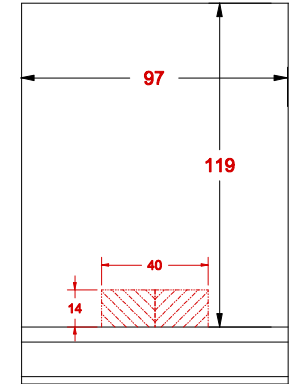

Generic Template of Graphic Areas STREET SIDE (53' Kentucky)

Rear Door Area

Generic Template of Graphic Areas CURB SIDE (53' Kentucky)

Nose Graphic Area

Print area shown is actual CANVAS area  
ADD at least 2 inches on all edges for bleed

Entire trailer painted to graphic's base color  
Avoid text graphics in lower 16 inches of all doors  
Four doors curb side, one large door street side