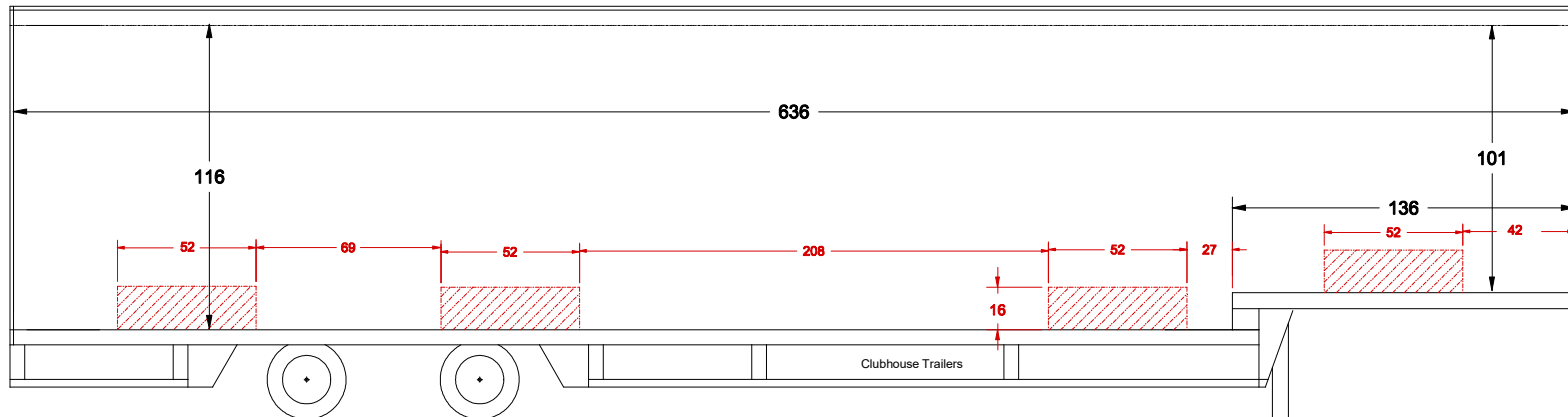

Generic Template of Graphic Areas STREET SIDE (53' Kentucky)

Rear Door Area

Generic Template of Graphic Areas CURB SIDE (53' Kentucky)

Nose Graphic Area

Print area shown is actual CANVAS area  
ADD at least 2 inches on all edges for bleed

Entire trailer painted to graphic's base color  
Avoid text graphics in lower 16 inches of all doors  
Four doors curb side, one large door street side