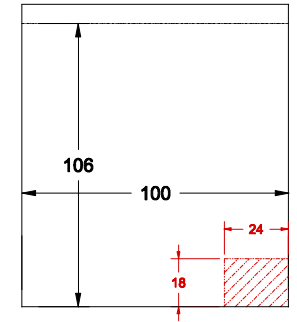

Generic Template of Graphic Areas STREET SIDE (53' Kentucky)

Rear Door Area

Generic Template of Graphic Areas CURB SIDE (53' Kentucky)

Nose Graphic Area

Print area shown is actual CANVAS area  
ADD at least 2 inches on all edges for bleed

Entire trailer painted to graphic's base color  
Avoid text graphics in lower 16 inches of all doors  
Four doors curb side, one large door street side